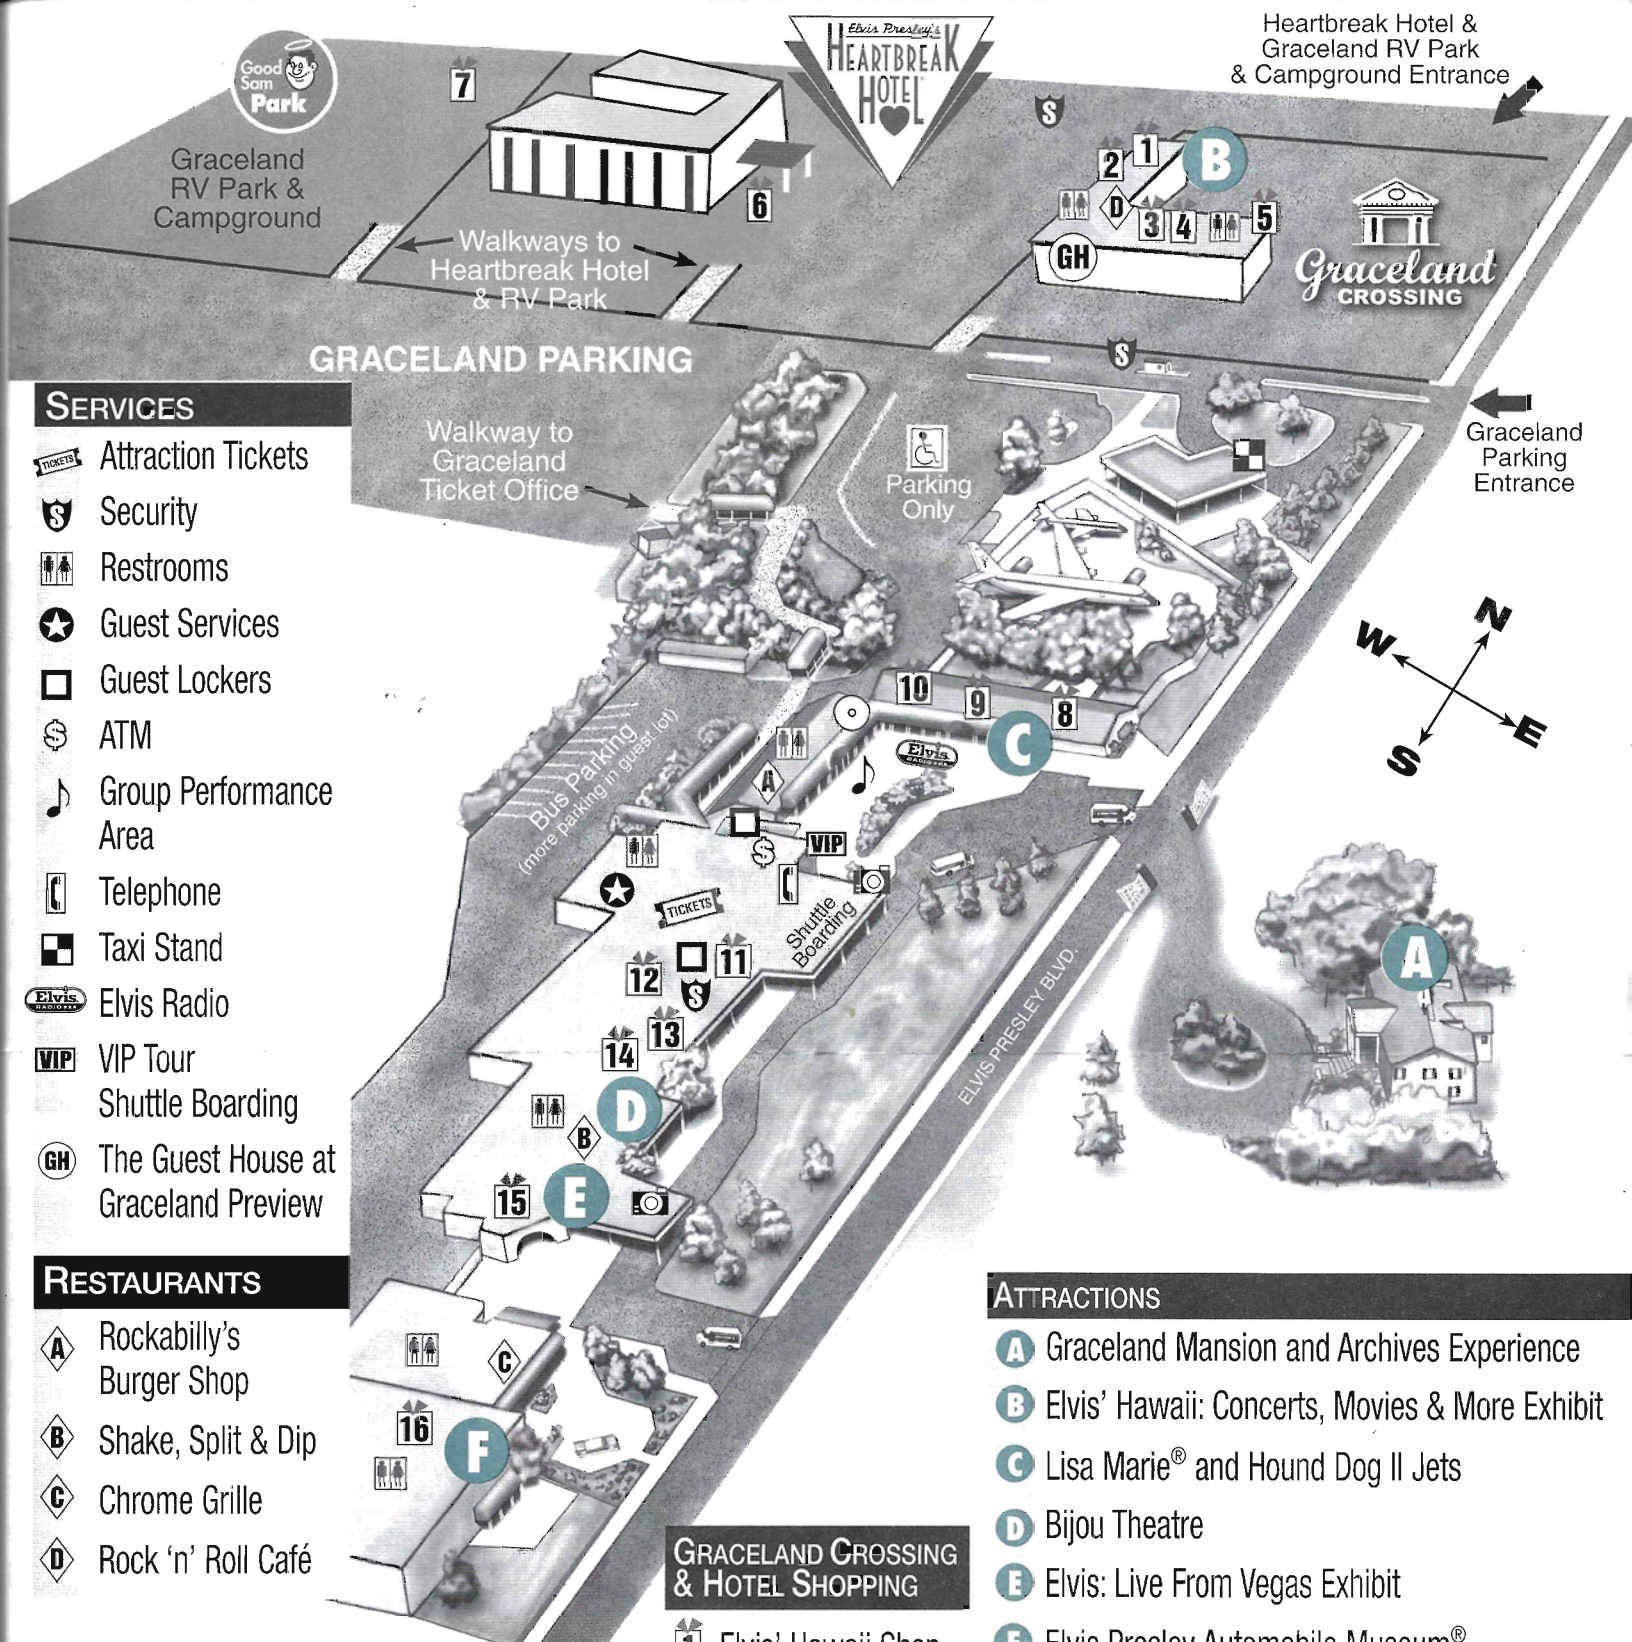

★

**WELCOME TO
GRACELAND[®]
MAP**

**GRACELAND.COM
#GRACELAND
@VISITGRACELAND**

SERVICES

- Attraction Tickets
- Security
- Restrooms
- Guest Services
- Guest Lockers
- ATM
- Group Performance Area
- Telephone
- Taxi Stand
- Elvis Radio
- VIP Tour Shuttle Boarding
- The Guest House at Graceland Preview

RESTAURANTS

- Rockabilly's Burger Shop
- Shake, Split & Dip
- Chrome Grille
- Rock 'n' Roll Café

GRACELAND CROSSING & HOTEL SHOPPING

- 1 Elvis' Hawaii Shop
- 2 Everything Elvis
- 3 '68 Special Shop
- 4 Graceland Harley-Davidson
- 5 Souvenirs of Elvis
- 6 Heartbreak Hotel Gift Shop
- 7 RV Park Gift Shop

ATTRACTIONS

- A Graceland Mansion and Archives Experience
- B Elvis' Hawaii: Concerts, Movies & More Exhibit
- C Lisa Marie® and Hound Dog II Jets
- D Bijou Theatre
- E Elvis: Live From Vegas Exhibit
- F Elvis Presley Automobile Museum®

GRACELAND PLAZA SHOPPING

- 8 Gates to Graceland
- 9 Good Rockin'
- 10 Gallery Elvis
- 11 Welcome to My World
- 12 At the Movies with Elvis
- 13 Elvis at Home
- 14 Elvis Kids
- 15 Elvis Threads
- 16 Highway 51 Gas
- Graceland Photos & Pickup
- Green Screen Photos & DVDs